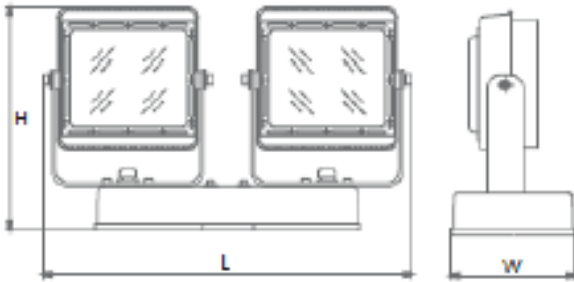

BURST LED

100-Watt Double Wall Pack or Pole Mount

Specifications

- LED's: 80 CREE XPEWHT-L1-0000-R3 LEDS
- Efficacy: 76 lumens/watt
- Luminous Flux: ≥ 7699 LM
- Input Watts: 100
- Color Temperature: 6525K
- CRI: 70.3
- Rated Life: Far exceeds 100,000 hours
- Power Factor: ≥ 0.95
- Work Temperature: -30° to 50° C
- Protection Grade: IP67
- Dimensions $\approx 27 \frac{7}{10}$ " L x $9 \frac{3}{10}$ " W x $16 \frac{3}{5}$ " H
- Weight: 23 lb 2.37 oz
- Patented Heat Dissipation Technology