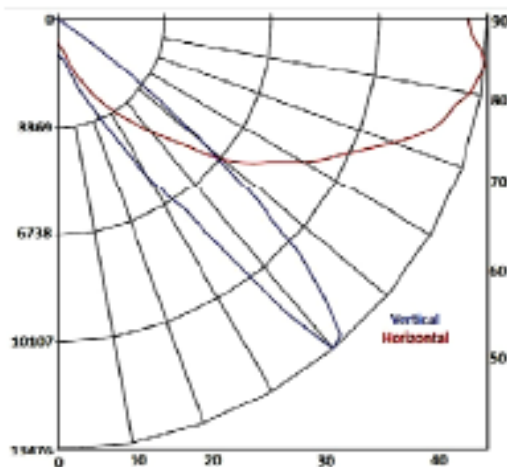

BURST LED

100-Watt Double Wall Pack or Pole Mount

Specifications

- LED's: 80 CREE XPEWHT-L1-0000-R3 LEDS
- Efficacy: 76 lumens/watt
- Luminous Flux: ≥ 7699 LM
- Input Watts: 100
- Color Temperature: 6525K
- CRI: 70.3
- Rated Life: Far exceeds 100,000 hours
- Power Factor: ≥ 0.95
- Work Temperature: -30° to 50° C
- Protection Grade: IP67
- Dimensions $\approx 27 \frac{7}{10}$ " L x $9 \frac{3}{10}$ " W x $16 \frac{3}{5}$ " H
- Weight: 23 lb 2.37 oz
- Patented Heat Dissipation Technology

Above: Polar Candela Graph