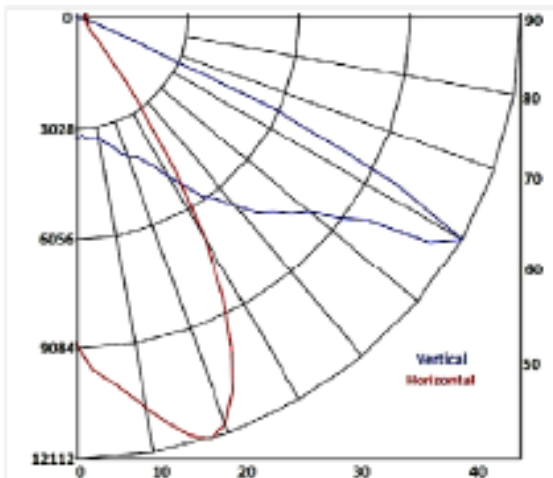

## 120W Directional Street Light

### Specifications

- LED's: 96 CREE XPEWHT-L1-0000-R3 LEDs
- Efficacy: 135 lumens/watt
- Luminous Flux:  $\geq 16236\text{LM}$
- Input Watts: 120
- Color Temperature: 5700-6350K
- Power Factor:  $\geq 0.9$
- Work Temperature:  $-40^{\circ}$  to  $50^{\circ}\text{C}$
- Rated Life: exceeds 100,000 hours
- Protection Grade: IP67
- Dimensions  $\approx 36.75'' \times 8.5'' \times 4''$
- Weight: 24 lbs 4 oz
- Patented Heat Dissipation Technology

Above: Polar Candela Graph