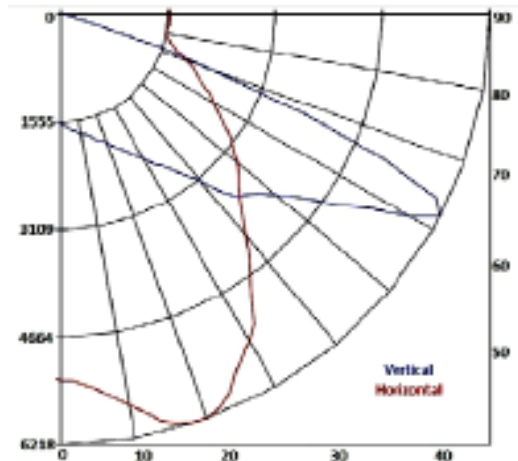

BURST LED

120W Surface / Parking Light

Specifications

- LED's: 96 CREE XPEWHT-L1-0000-R3 LEDS
- Efficacy: 81.07lumens/watt
- Luminous Flux: 9890lm
- Input Watts: 120
- Color Temperature: 5700-6350K
- Power Factor: ≥ 0.96
- Work Temperature: -40° to 50°C
- Protection Grade: IP67
- Rated Life: exceeds 100,000 hours
- Dimensions $\approx 28'' \times 18'' \times 6''$
- Weight: 38 lbs 9.29 oz
- Patented Heat Dissipation Technology

Above: Polar Candela Graph