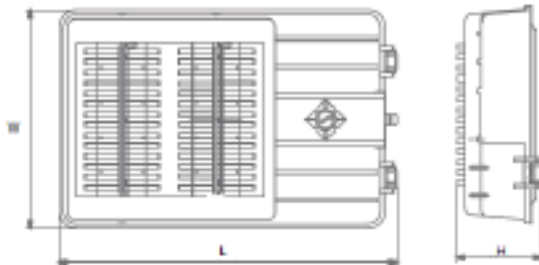

BURST LED

120W Surface / Parking Light

Specifications

- LED's: 96 CREE XPEWHT-L1-0000-R3 LEDS
- Efficacy: 81.07lumens/watt
- Luminous Flux: 9890lm
- Input Watts: 120
- Color Temperature: 5700-6350K
- Power Factor: ≥ 0.96
- Work Temperature: -40° to 50°C
- Protection Grade: IP67
- Rated Life: exceeds 100,000 hours
- Dimensions $\approx 28'' \times 18'' \times 6''$
- Weight: 38 lbs 9.29 oz
- Patented Heat Dissipation Technology

Above: Polar Candela Graph