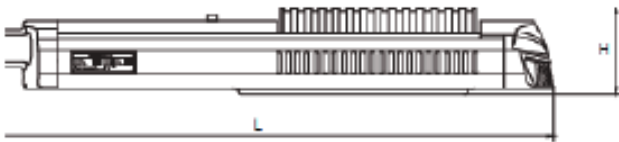

BURST LED

150W Fashion Street Light

Specifications

- LED's: 64 CREE XPEWHT-L1-0000-R3 LEDS
- Efficacy: 135 lumens/watt
- Luminous Flux: $\geq 20295\text{LM}$
- Input Watts: 150
- Color Temperature: 5700-6350K
- Power Factor: ≥ 0.9
- Work Temperature: -40° to 50°C
- Rated Life: exceeds 100,000 hours
- Protection Grade: IP65
- Dimensions $\approx 31\ 1/2'' \times 13\ 1/2'' \times 5\ 1/4''$
- Weight: 30 lbs 13.83 oz
- Patented Heat Dissipation Technology