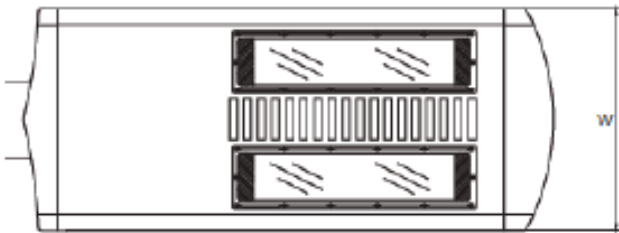

BURST LED

150W Fashion Street Light

Specifications

- LED's: 64 CREE XPEWHT-L1-0000-R3 LEDS
- Efficacy: 135 lumens/watt
- Luminous Flux: $\geq 20295\text{LM}$
- Input Watts: 150
- Color Temperature: 5700-6350K
- Power Factor: ≥ 0.9
- Work Temperature: -40° to 50°C
- Rated Life: exceeds 100,000 hours
- Protection Grade: IP65
- Dimensions $\approx 31\ 1/2'' \times 13\ 1/2'' \times 5\ 1/4''$
- Weight: 30 lbs 13.83 oz
- Patented Heat Dissipation Technology