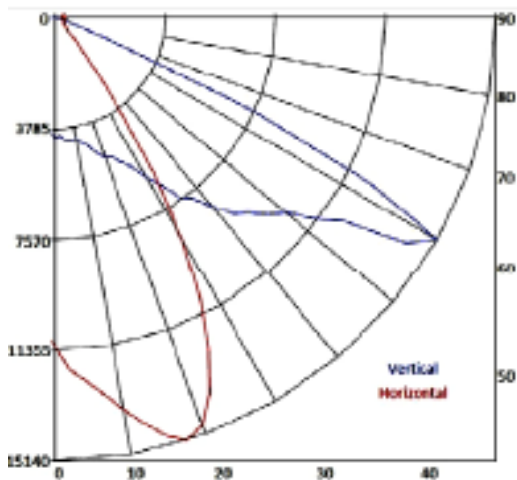

BURST LED

150W Fashion Street Light

Specifications

- LED's: 64 CREE XPEWHT-L1-0000-R3 LEDS
- Efficacy: 135 lumens/watt
- Luminous Flux: $\geq 20295\text{LM}$
- Input Watts: 150
- Color Temperature: 5700-6350K
- Power Factor: ≥ 0.9
- Work Temperature: -40° to 50°C
- Rated Life: exceeds 100,000 hours
- Protection Grade: IP65
- Dimensions $\approx 31\ 1/2'' \times 13\ 1/2'' \times 5\ 1/4''$
- Weight: 30 lbs 13.83 oz
- Patented Heat Dissipation Technology

Above: Polar Candela Graph