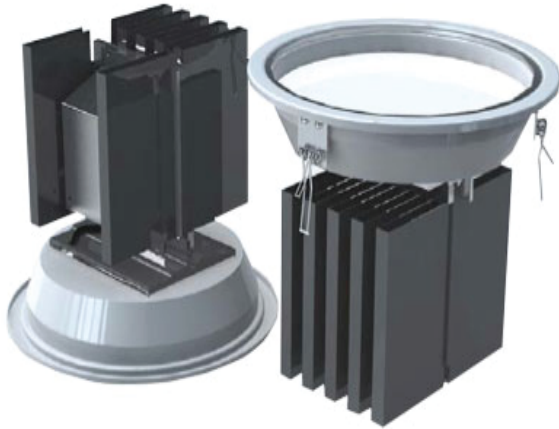

BURST LED | 18W High-Hat Can Lighting

Above: Polar Candela Graph

Specifications

- Efficacy: 76 lumens/watt
- Luminous Flux: $\geq 1368\text{LM}$
- Input Watts: 18
- Color Temperature: 5650-6300K
- CRI: 90+
- Rated Life: Far exceeds 100,000 hours
- Power Factor: ≥ 0.9
- Work Temperature: $-30^{\circ}\text{to } 50^{\circ}\text{C}$
- Protection Grade: IP20
- Dimensions $\approx 7''$ Dia x $8''$ H
- Weight: 2lbs 13.85oz
- Housing: Powder-Coated Cast Aluminum
- Patented Heat Dissipation Technology