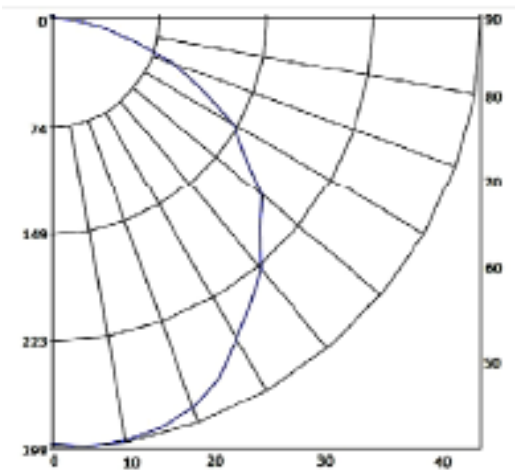

BURST LED | 18W High-Hat Can Lighting

Above: Polar Candela Graph

Specifications

- Efficacy: 76 lumens/watt
- Luminous Flux: $\geq 1368\text{LM}$
- Input Watts: 18
- Color Temperature: 5650-6300K
- CRI: 90+
- Rated Life: Far exceeds 100,000 hours
- Power Factor: ≥ 0.9
- Work Temperature: $-30^{\circ}\text{to } 50^{\circ}\text{C}$
- Protection Grade: IP20
- Dimensions $\approx 7''$ Dia x $8''$ H
- Weight: 2lbs 13.85oz
- Housing: Powder-Coated Cast Aluminum
- Patented Heat Dissipation Technology