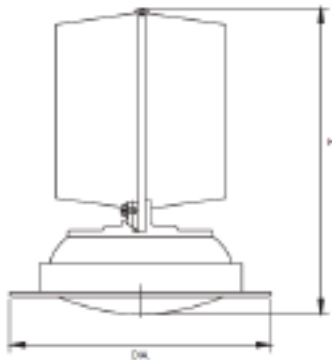

BURST LED | 18W High-Hat Can Lighting

Above: Polar Candela Graph

Specifications

- Efficacy: 76 lumens/watt
- Luminous Flux: $\geq 1368\text{LM}$
- Input Watts: 18
- Color Temperature: 5650-6300K
- CRI: 90+
- Rated Life: Far exceeds 100,000 hours
- Power Factor: ≥ 0.9
- Work Temperature: $-30^{\circ}\text{to } 50^{\circ}\text{C}$
- Protection Grade: IP20
- Dimensions $\approx 7''$ Dia x $8''$ H
- Weight: 2lbs 13.85oz
- Housing: Powder-Coated Cast Aluminum
- Patented Heat Dissipation Technology