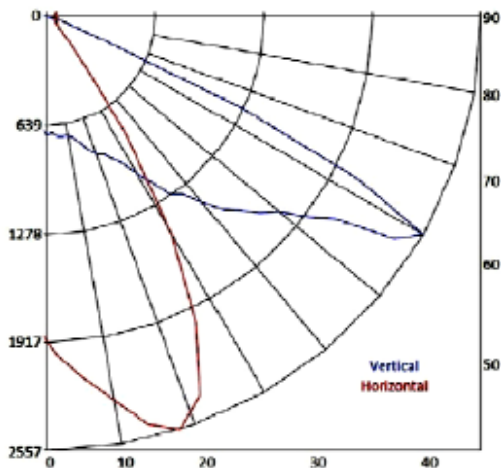

BURST LED | 25W Fashion Street Light

Specifications

- LED's: 10 CREE XPEWHT-L1-0000-R3 LEDS
- Efficacy: 137 lumens/watt
- Luminous Flux: $\geq 3425\text{LM}$
- Input Watts: 25
- Color Temperature: 5700-6350K
- Power Factor: ≥ 0.95
- Work Temperature: -40° to 50°C
- Rated Life: exceeds 100,000 hours
- Protection Grade: IP65
- Dimensions $\approx 24'' \times 7'' \times 4''$
- Weight: 11 lbs
- Patented Heat Dissipation Technology

Above: Polar Candela Graph