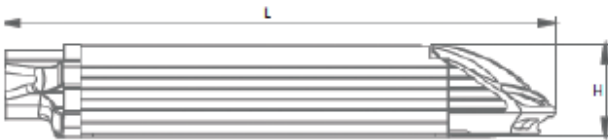

BURST LED | 25W Fashion Street Light

Specifications

- LED's: 10 CREE XPEWHT-L1-0000-R3 LEDS
- Efficacy: 137 lumens/watt
- Luminous Flux: $\geq 3425\text{LM}$
- Input Watts: 25
- Color Temperature: 5700-6350K
- Power Factor: ≥ 0.95
- Work Temperature: -40° to 50°C
- Rated Life: exceeds 100,000 hours
- Protection Grade: IP65
- Dimensions $\approx 24'' \times 7'' \times 4''$
- Weight: 11 lbs
- Patented Heat Dissipation Technology