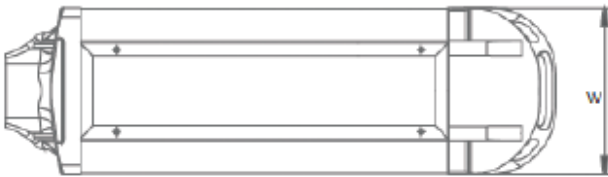

BURST LED | 25W Fashion Street Light

Specifications

- LED's: 10 CREE XPEWHT-L1-0000-R3 LEDS
- Efficacy: 137 lumens/watt
- Luminous Flux: $\geq 3425\text{LM}$
- Input Watts: 25
- Color Temperature: 5700-6350K
- Power Factor: ≥ 0.95
- Work Temperature: -40° to 50°C
- Rated Life: exceeds 100,000 hours
- Protection Grade: IP65
- Dimensions $\approx 24'' \times 7'' \times 4''$
- Weight: 11 lbs
- Patented Heat Dissipation Technology