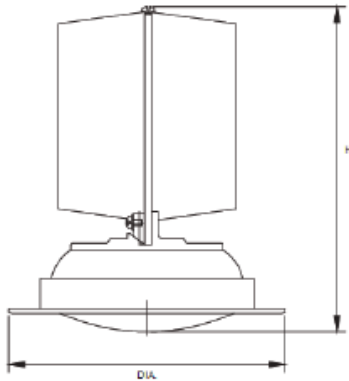

## 36W High-Hat Can Lighting

Above: Polar Candela Graph

### Specifications

- Efficacy: 81 lumens/watt
- Luminous Flux:  $\geq 2917\text{LM}$
- Input Watts: 36
- Color Temperature: 5650-6300K
- CRI: 90+
- Rated Life: Far exceeds 100,000 hours
- Power Factor:  $\geq 0.9$
- Work Temperature:  $-30^{\circ}$  to  $50^{\circ}\text{C}$
- Protection Grade: IP20
- Dimensions  $\approx 7.6''$  Dia x  $10.5''$  H
- Weight: 3lbs 15.14oz
- Housing: Powder-Coated Cast Aluminum
- Patented Heat Dissipation Technology