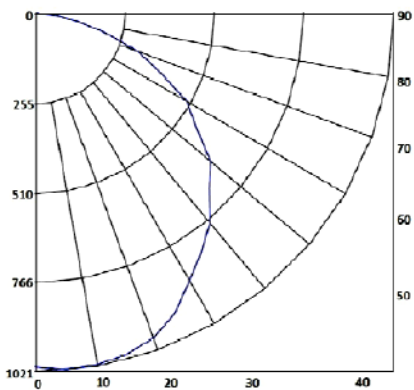

## 36W High-Hat Can Lighting

Above: Polar Candela Graph

### Specifications

- Efficacy: 81 lumens/watt
- Luminous Flux:  $\geq 2917\text{LM}$
- Input Watts: 36
- Color Temperature: 5650-6300K
- CRI: 90+
- Rated Life: Far exceeds 100,000 hours
- Power Factor:  $\geq 0.9$
- Work Temperature:  $-30^{\circ}$  to  $50^{\circ}\text{C}$
- Protection Grade: IP20
- Dimensions  $\approx 7.6''$  Dia x  $10.5''$  H
- Weight: 3lbs 15.14oz
- Housing: Powder-Coated Cast Aluminum
- Patented Heat Dissipation Technology