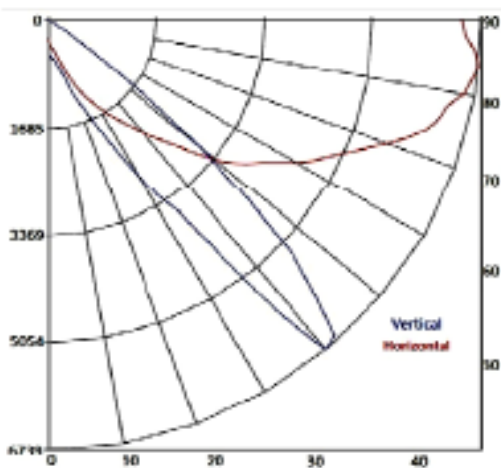

BURST LED

50-Watt Single Wall Pack or Pole Mount

Specifications

- LED's: 40 CREE XPEWHT-L1-0000-R3 LEDS
- Efficacy: 74 lumens/watt
- Luminous Flux: $\geq 3850\text{LM}$
- Input Watts: 50
- Color Temperature: 6152K
- CRI: 70.5
- Rated Life: Far exceeds 100,000 hours
- Power Factor: ≥ 0.95
- Work Temperature: -30° to 50°C
- Protection Grade: IP67
- Dimensions $\approx 13 \frac{3}{5}''$ L x $9 \frac{3}{10}''$ W x $16 \frac{3}{5}''$ H
- Weight: 15 lbs 6.91 oz
- Patented Heat Dissipation Technology

Above: Polar Candela Graph