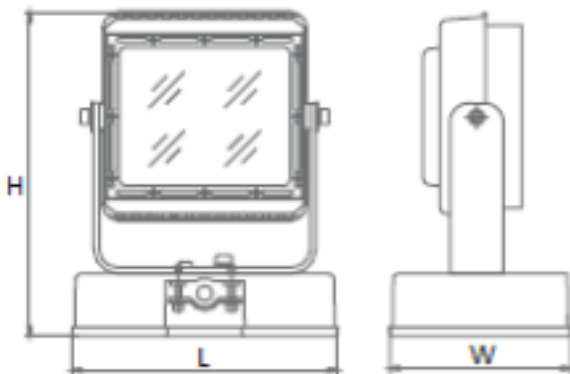

BURST LED

50-Watt Single Wall Pack or Pole Mount

Specifications

- LED's: 40 CREE XPEWHT-L1-0000-R3 LEDS
- Efficacy: 74 lumens/watt
- Luminous Flux: $\geq 3850\text{LM}$
- Input Watts: 50
- Color Temperature: 6152K
- CRI: 70.5
- Rated Life: Far exceeds 100,000 hours
- Power Factor: ≥ 0.95
- Work Temperature: -30° to 50°C
- Protection Grade: IP67
- Dimensions $\approx 13 \frac{3}{5}''$ L x $9 \frac{3}{10}''$ W x $16 \frac{3}{5}''$ H
- Weight: 15 lbs 6.91 oz
- Patented Heat Dissipation Technology