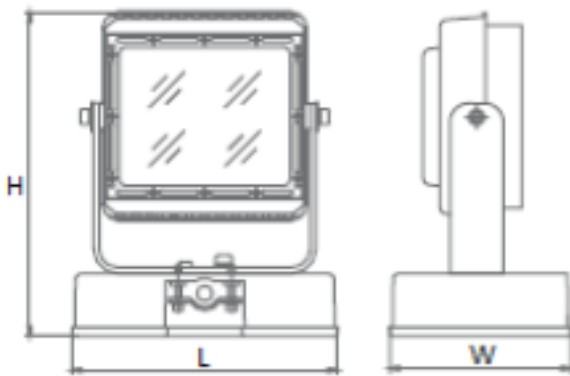

### Specifications

- LED's: 40 CREE XPEWHT-L1-0000-R3 LEDS
- Efficacy: 74 lumens/watt
- Luminous Flux:  $\geq 3850\text{LM}$
- Input Watts: 50
- Color Temperature: 6152K
- CRI: 70.5
- Rated Life: Far exceeds 100,000 hours
- Power Factor:  $\geq 0.95$
- Work Temperature:  $-30^{\circ}$  to  $50^{\circ}\text{C}$
- Protection Grade: IP67
- Dimensions  $\approx 13 \frac{3}{5}''$  L x  $9 \frac{3}{10}''$  W x  $16 \frac{3}{5}''$  H
- Weight: 15 lbs 6.91 oz
- Patented Heat Dissipation Technology