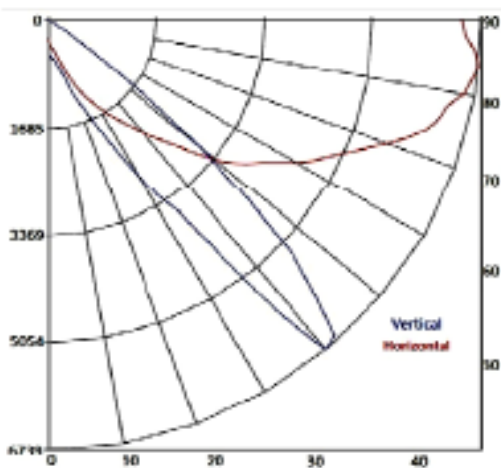

### Specifications

- LED's: 40 CREE XPEWHT-L1-0000-R3 LEDS
- Efficacy: 74 lumens/watt
- Luminous Flux:  $\geq 3850\text{LM}$
- Input Watts: 50
- Color Temperature: 6152K
- CRI: 70.5
- Rated Life: Far exceeds 100,000 hours
- Power Factor:  $\geq 0.95$
- Work Temperature:  $-30^{\circ}$  to  $50^{\circ}\text{C}$
- Protection Grade: IP67
- Dimensions  $\approx 13 \frac{3}{5}''$  L x  $9 \frac{3}{10}''$  W x  $16 \frac{3}{5}''$  H
- Weight: 15 lbs 6.91 oz
- Patented Heat Dissipation Technology

Above: Polar Candela Graph