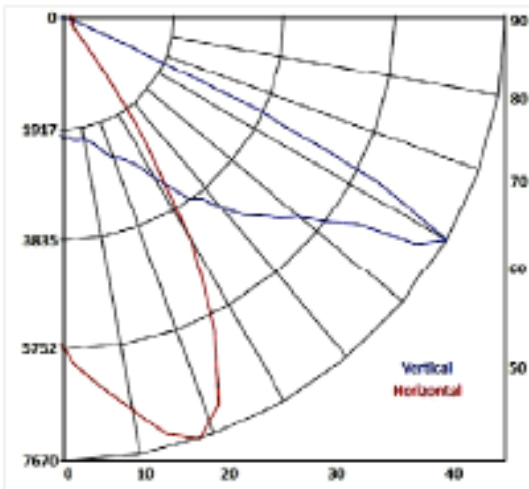

BURST LED | 75W Fashion Street Light

Above: Polar Candela Graph

Specifications

- LED's: 32 CREE XPEWHT-L1-0000-R3 LEDs
- Efficacy: 137 lumens/watt
- Luminous Flux: $\geq 10275\text{LM}$
- Input Watts: 75
- Color Temperature: 5700-6350K
- Power Factor: ≥ 0.95
- Work Temperature: -40° to 50°C
- Rated Life: exceeds 100,000 hours
- Protection Grade: IP65
- Dimensions $\approx 27'' \times 8 \frac{1}{2}'' \times 4''$
- Weight: 16 lbs 8.55 oz
- Patented Heat Dissipation Technology