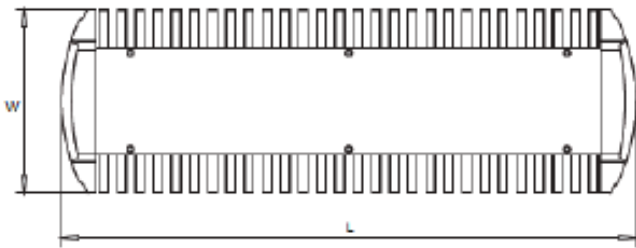

BURST LED | 75W Fashion Street Light

Above: Polar Candela Graph

Specifications

- LED's: 32 CREE XPEWHT-L1-0000-R3 LEDs
- Efficacy: 137 lumens/watt
- Luminous Flux: $\geq 10275\text{LM}$
- Input Watts: 75
- Color Temperature: 5700-6350K
- Power Factor: ≥ 0.95
- Work Temperature: -40° to 50°C
- Rated Life: exceeds 100,000 hours
- Protection Grade: IP65
- Dimensions $\approx 27'' \times 8 \frac{1}{2}'' \times 4''$
- Weight: 16 lbs 8.55 oz
- Patented Heat Dissipation Technology